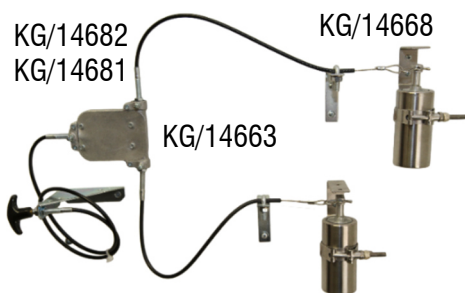

## HIGHLIGHTS

In addition to the independently operating thermally activated Stat-X® T unit, a manually operated T version is also available. The Stat-X® cable pull rope product line includes rugged components only meant for manual activation. They are highly flexible jacketed armored stainless steel stranded cables with an internal sliding stainless steel cable rope.

KG / 14682 is a 3ft (92cm) long pull rope assembly as shown but with a red handle. KG/14681 is a 12ft (366cm) long pull rope.

KG/14698 is a stainless-steel recessed handle and is intended for flush mounting and can be used in combination with a red handle.

KG /14685 Oval sleeve stainless steel. Conversely, the cable sleeve can be crimped on the cable core and then fitted on the cotter pin before final anchoring of the pull cable.

Pulling cables are flexible and made of stainless steel. The cables are made up of multiple strands with a bend radius of up to 3 inches. The 300 ° F traction cable with a black T-handle is shown as an example in a single and double version.

Lid is lockable or fitted with break-away seal.

T-handle cables have removable knobs and bulkhead fittings for push-through mounting. KG/14686 / 3ft cable assembly black T handle. KG/14689 / 6ft cable assembly black T handle. KG/14876 / 12ft cable assembly black T handle.