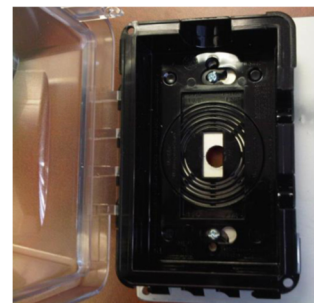

Cable tee pulley (KG/14663) will accept a KG/14682 T-handle cable pull rope as input and two KG/14668 extender cables as outputs. This permits one T-handle to pull the cotter pins of two manual head activators.

Weather resistant plastic wall mount cover box KG/14683 is made of polycarbonate for cable pulling, including transparent lid. Intended for bulkhead mounting and equipped with vertical and horizontal hinges for snapping on the lid.